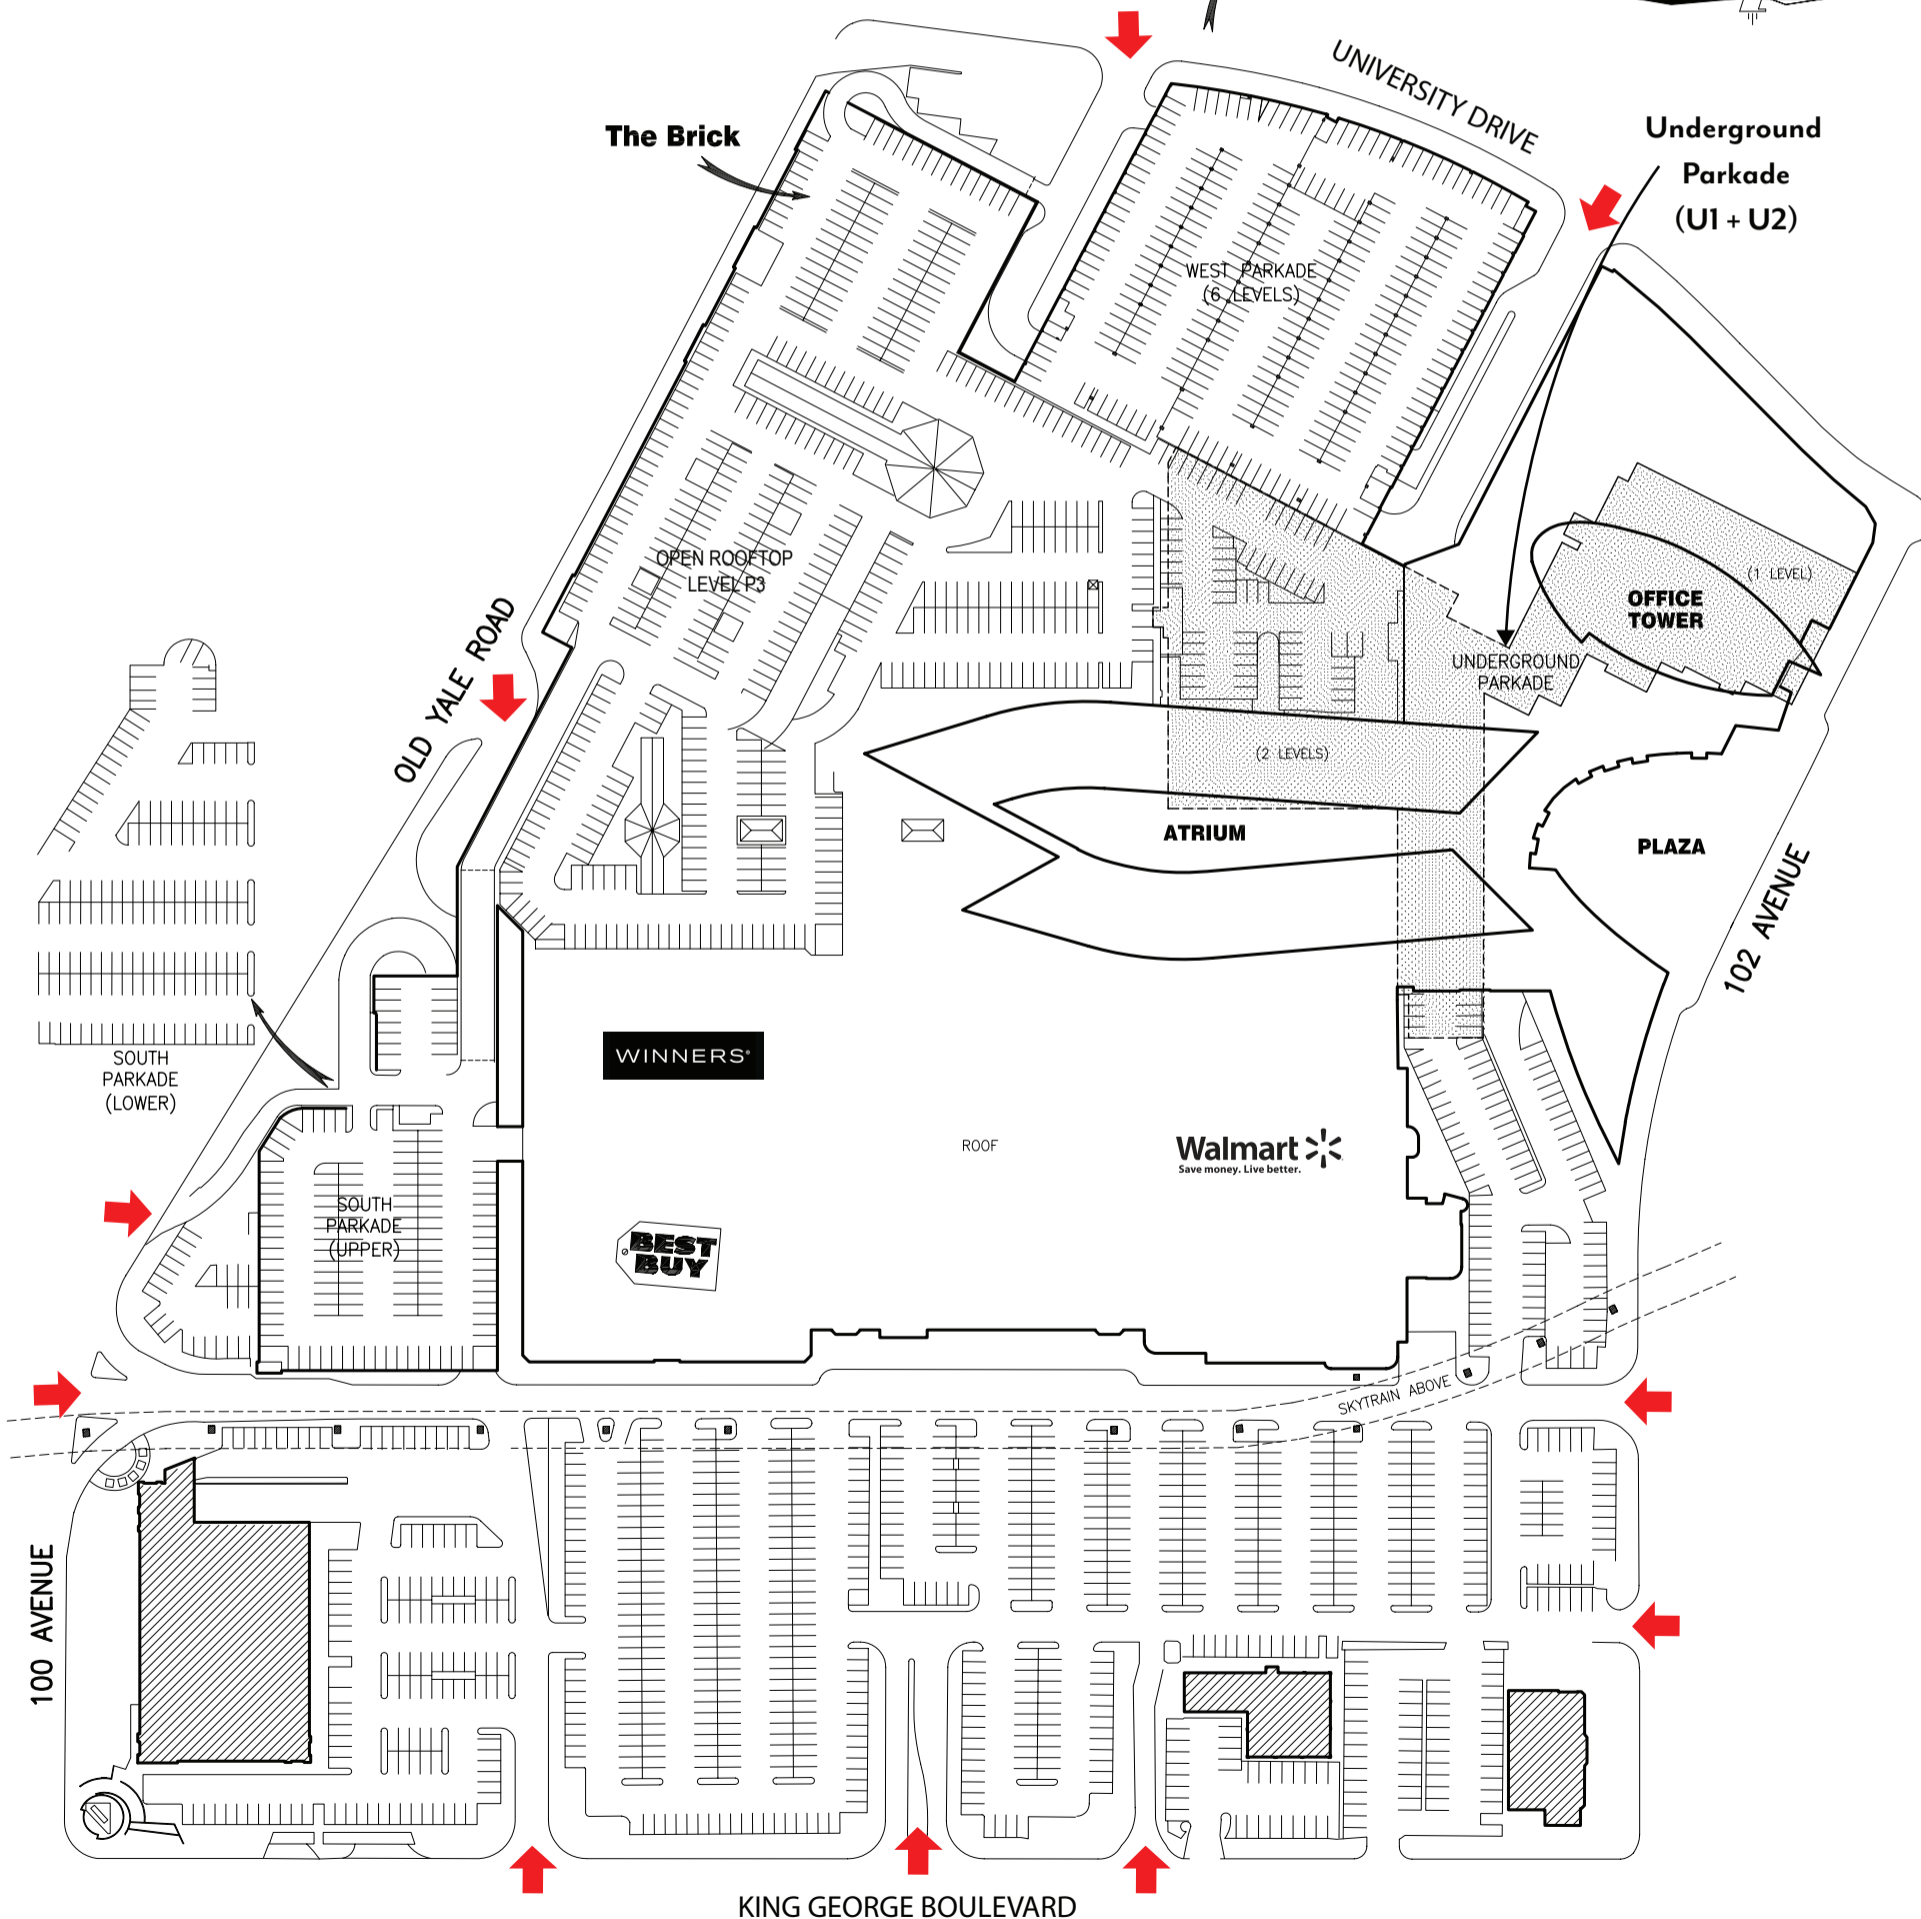

CENTRAL CITY CUSTOMER PARKING MAP

FIVE STOREY PARKADE
ACCESS VIA UNIVERSITY DRIVE

WEST PARKADE ELEVATION

➔ PARKING ENTRANCES

SCALE: 1" = 150'