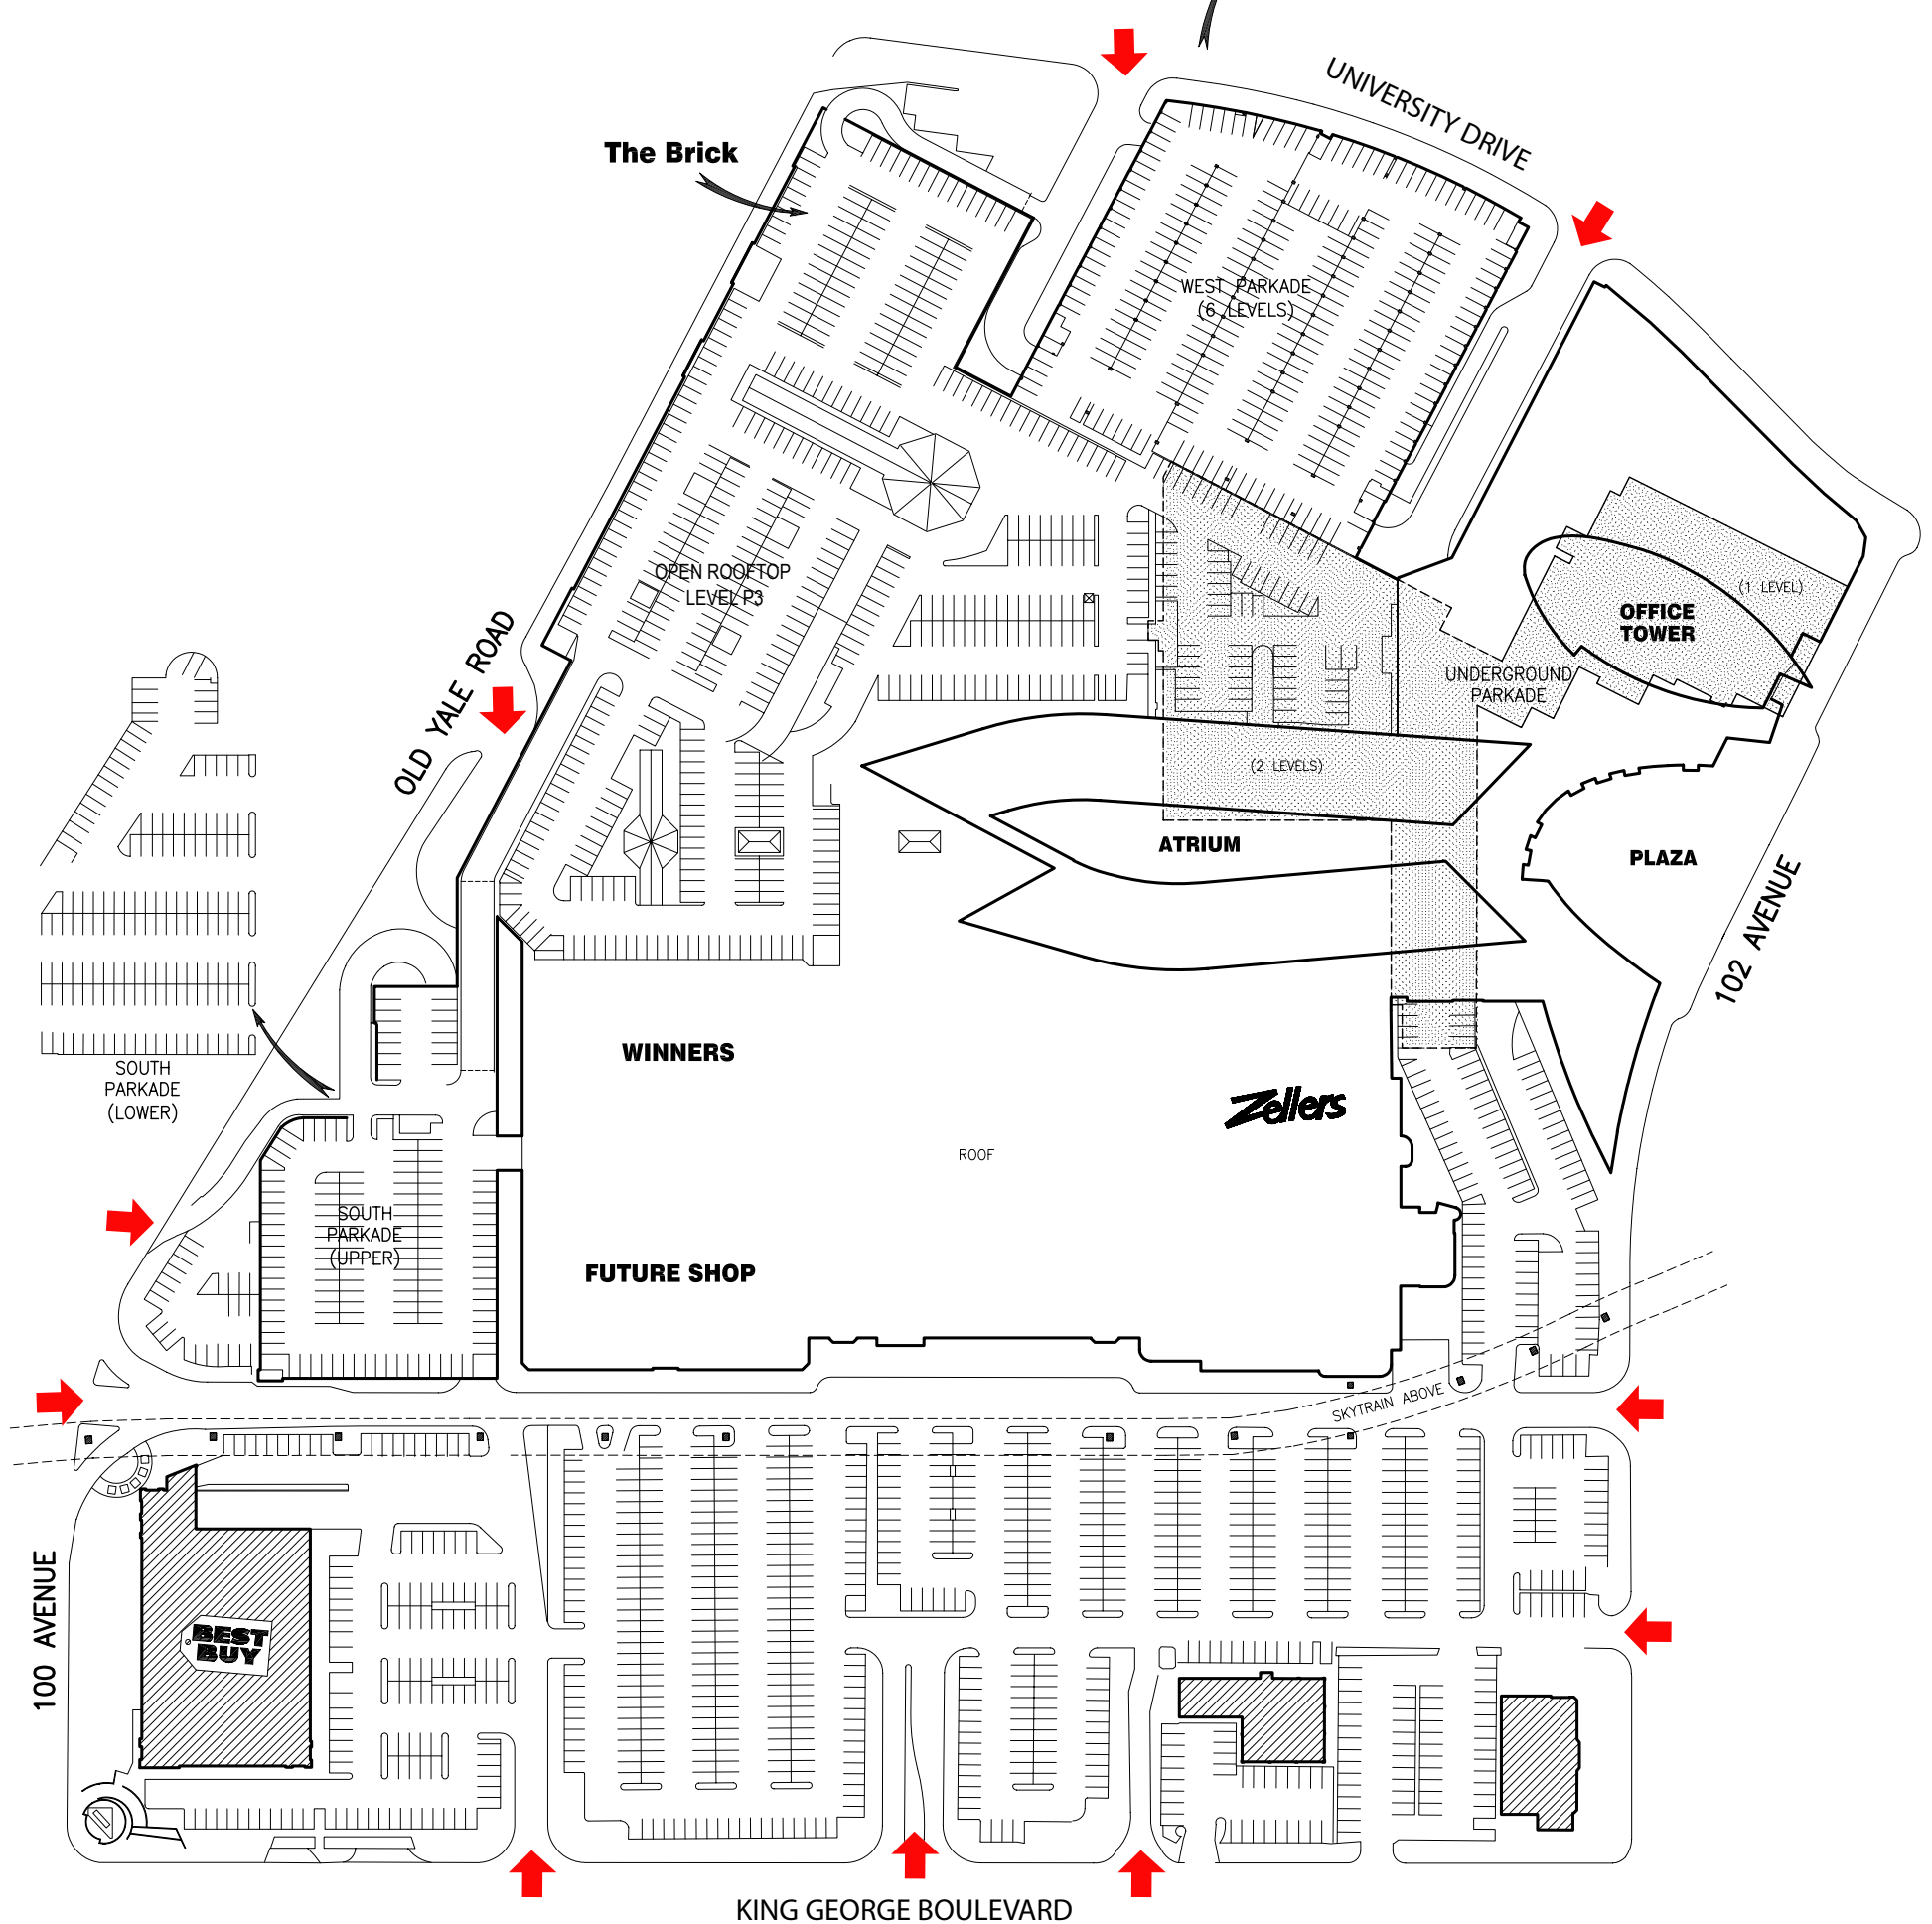

CUSTOMER PARKING MAP

FIVE STOREY PARKADE ACCESS VIA UNIVERSITY DRIVE

➔ PARKING ENTRANCES

P5
P4
P3
P2
P1
B1
B2

WEST PARKADE ELEVATION

SCALE: 1" = 150'