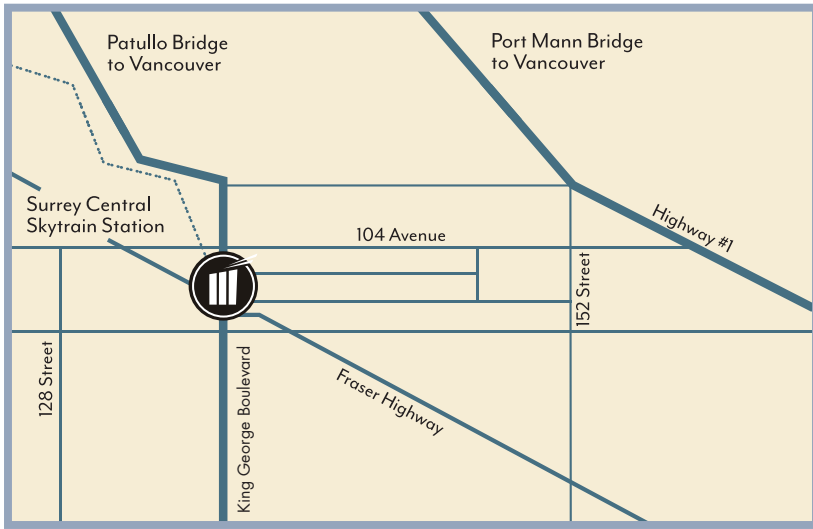

# Discover Central City

### Shopping Hours

Monday & Tuesday .....	10am - 6pm
Wednesday - Friday .....	10am - 9pm
Saturday .....	10am - 6pm
Sunday .....	11am - 6pm

\*anchor store hours may vary.

easy access to 130 shops, services & restaurants just steps from skytrain and plenty of free parking • King George Boulevard & 102 Avenue • [www.shopcentralcity.com](http://www.shopcentralcity.com)